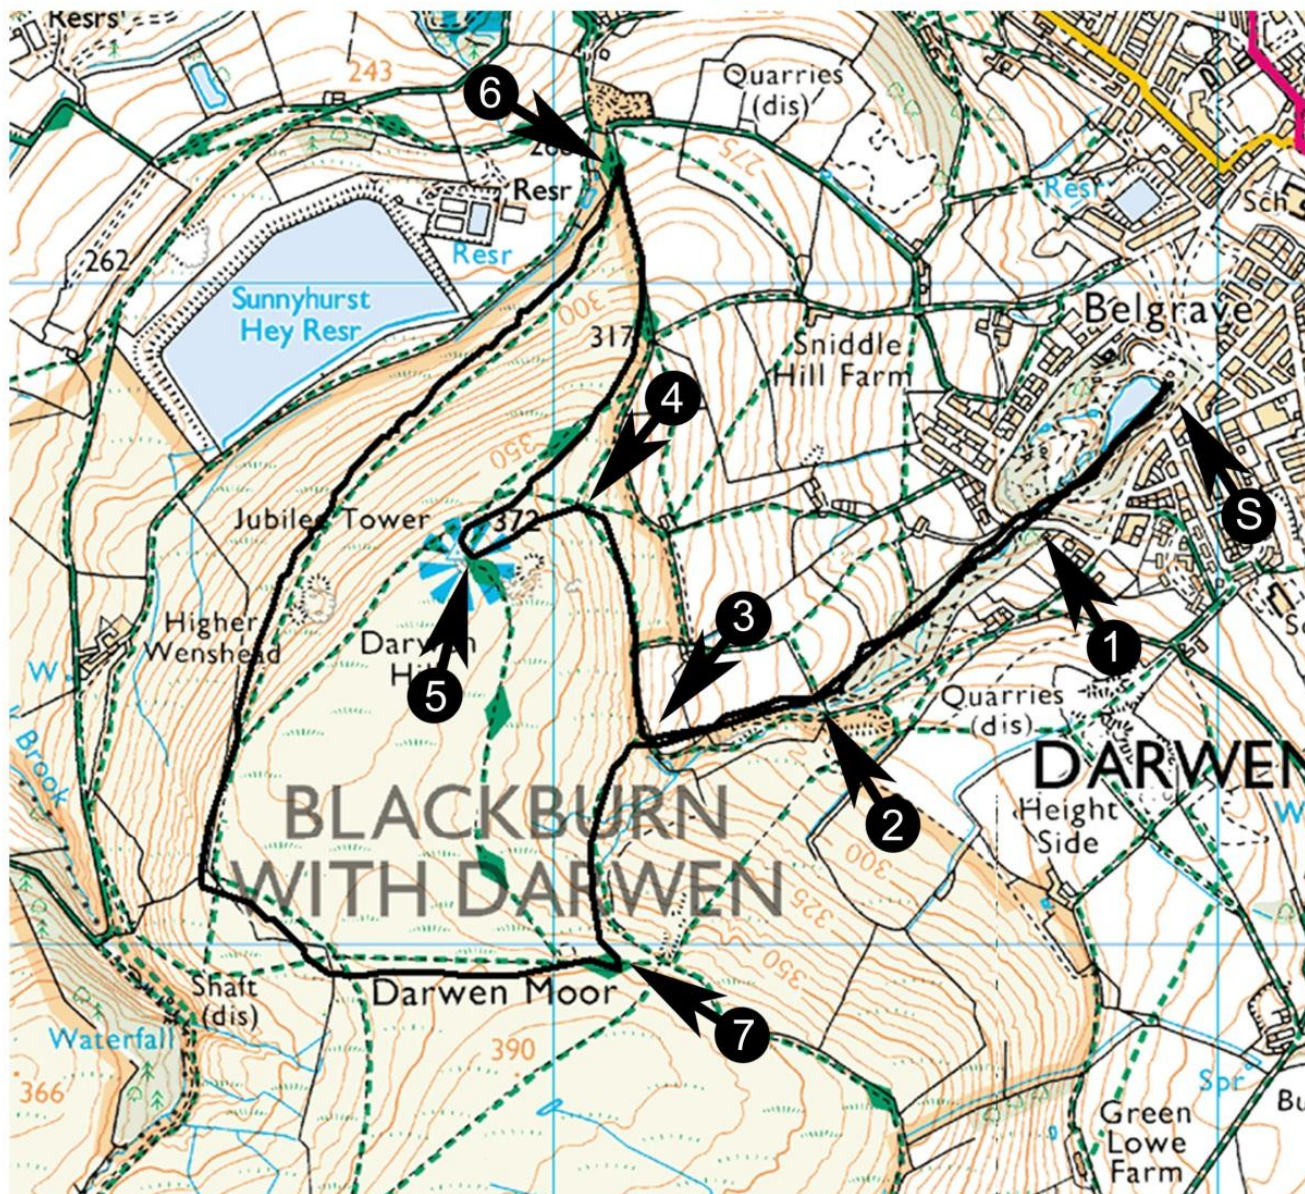

Darwen Gala

www.dashers.org.uk

Records...
Male

Female

6.0km, 283m ascent, Cat BS

●➔ Marshal point / flagged area