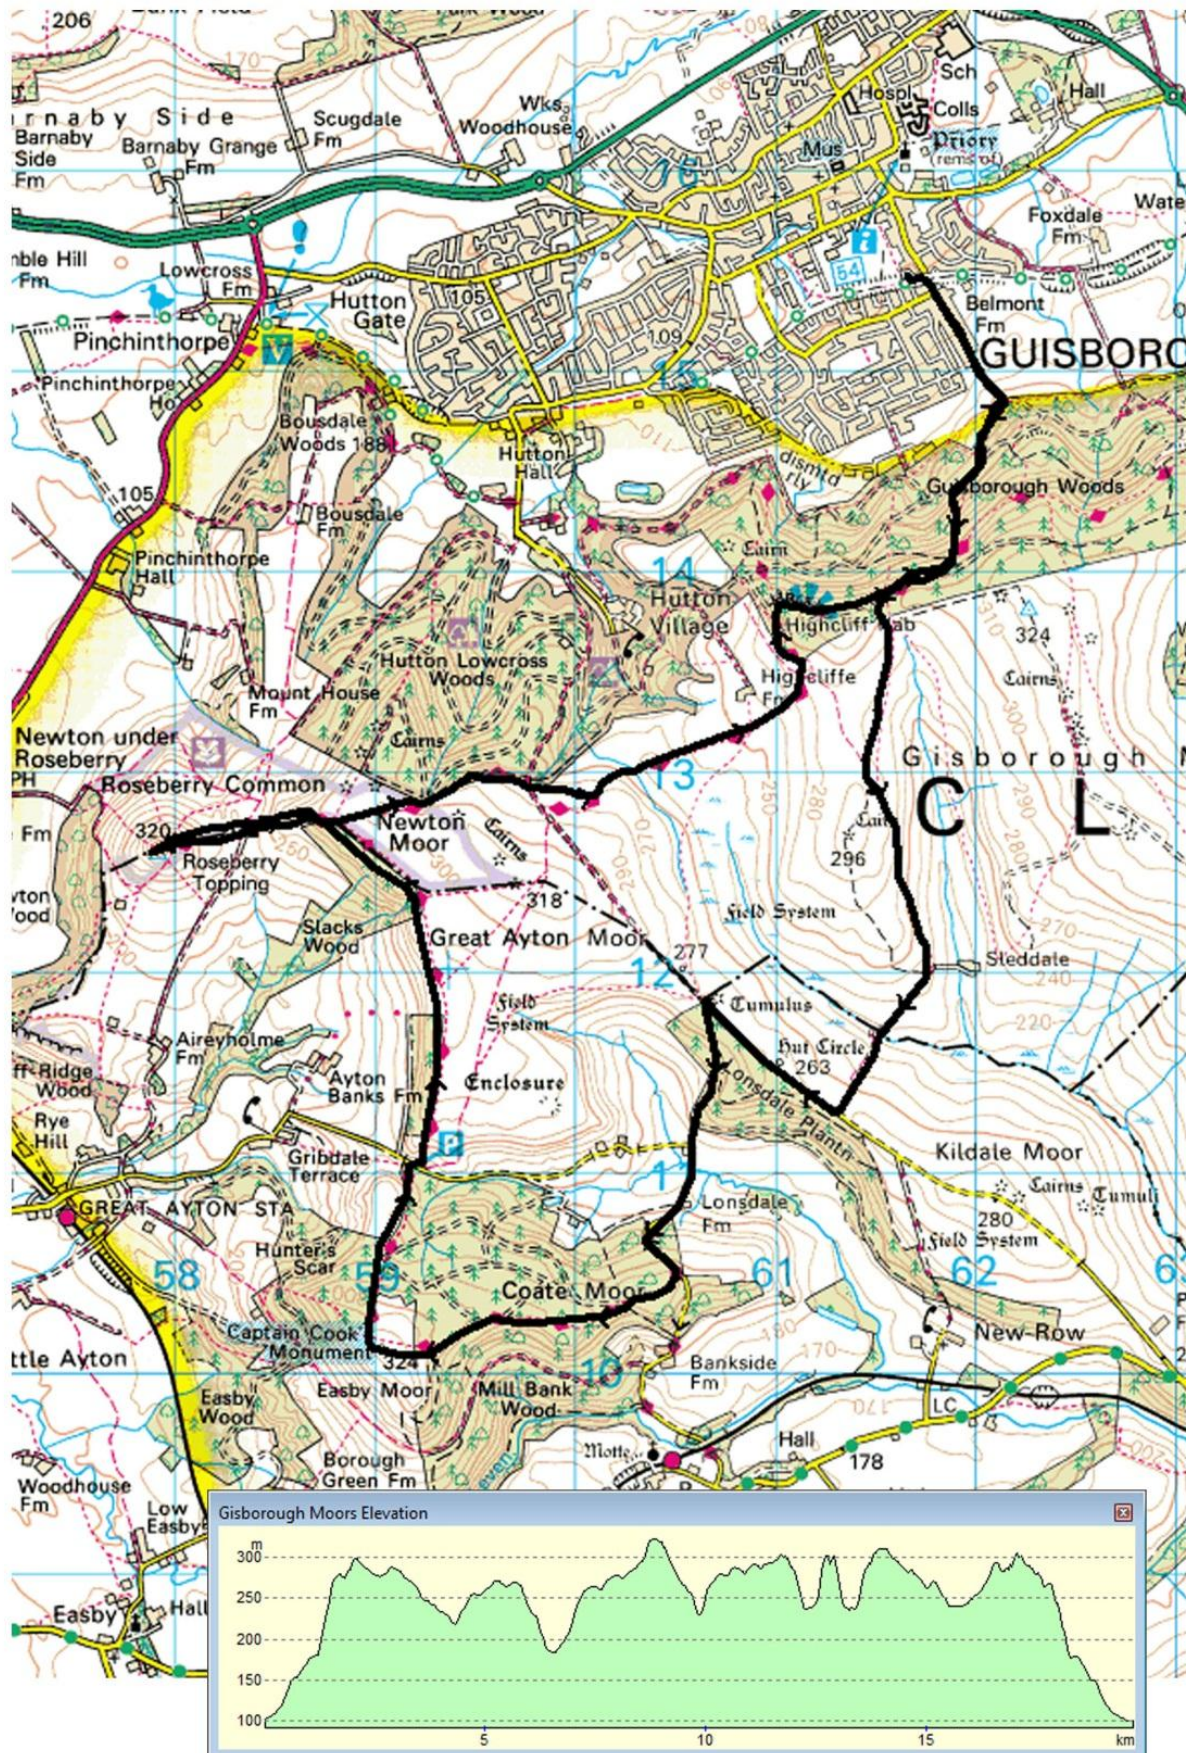

# Gisborough Moors Fell Race

Disclaimer:

This is a GPS track taken during the race but does not necessarily follow the best race route. Consult the race organiser for the official map / checkpoints.