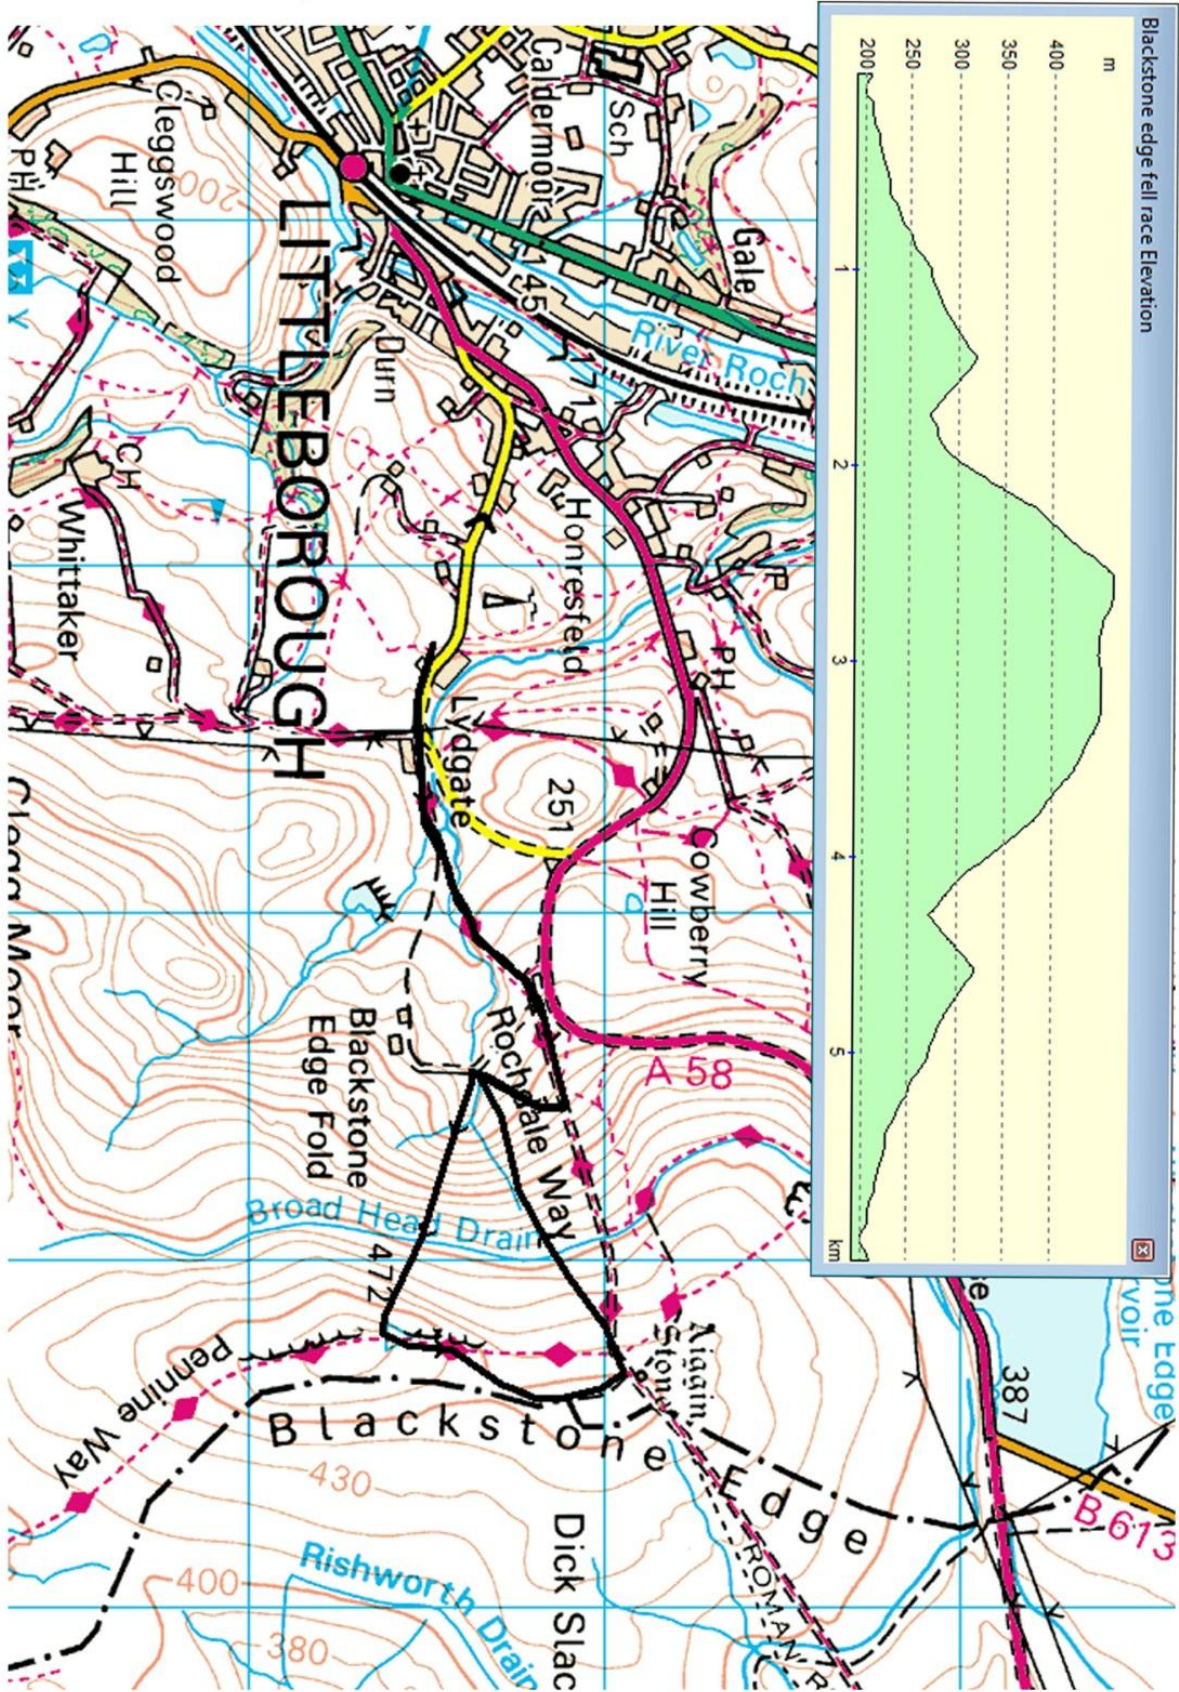

Blackstone Edge Fell Race

Disclaimer:

This is a GPS track taken during the race but does not necessarily follow the best race route. Consult the race organiser for the official map / checkpoints.