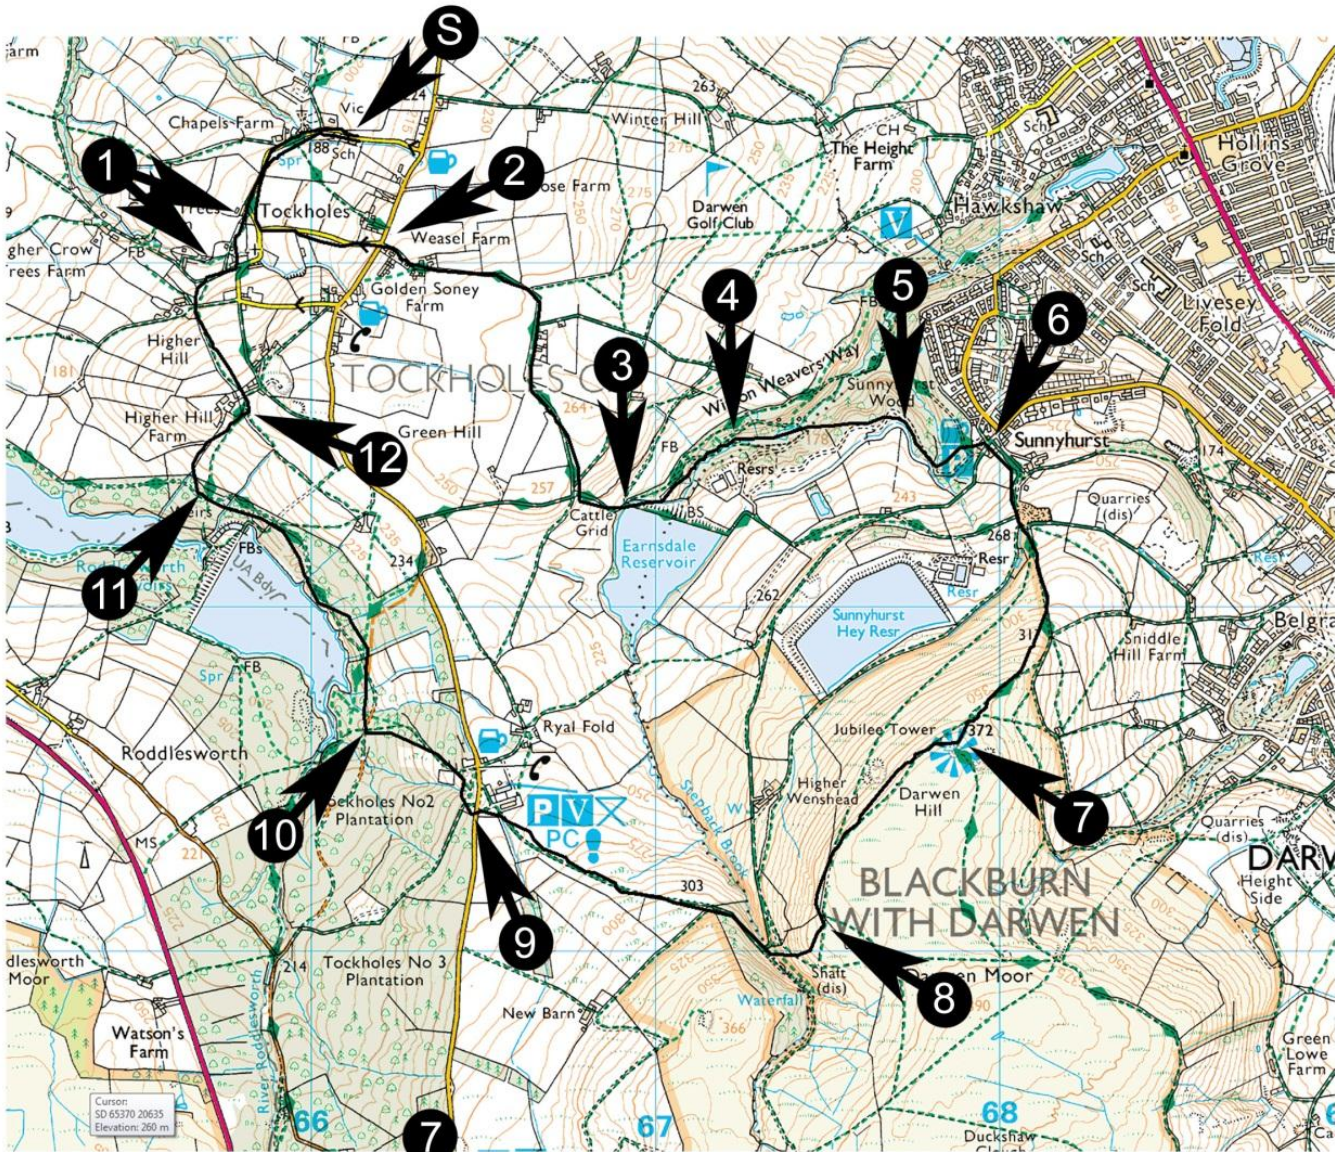

Tockholes

www.dashers.org.uk

Records...
Male

Female

9.3km, 335m ascent, Cat BS

●➔ Marshal point / flagged area