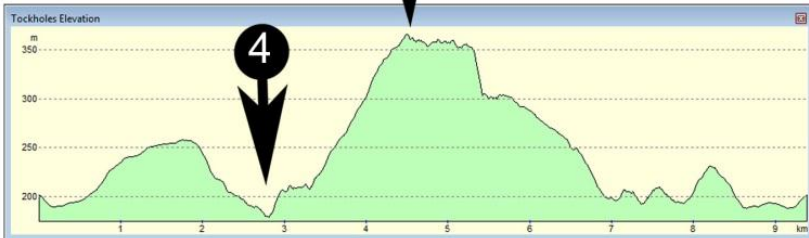

Tockholes

www.dashers.org.uk

Records...
Male

Female

9.3km, 335m ascent, Cat BS

●➔ Marshal point / flagged area