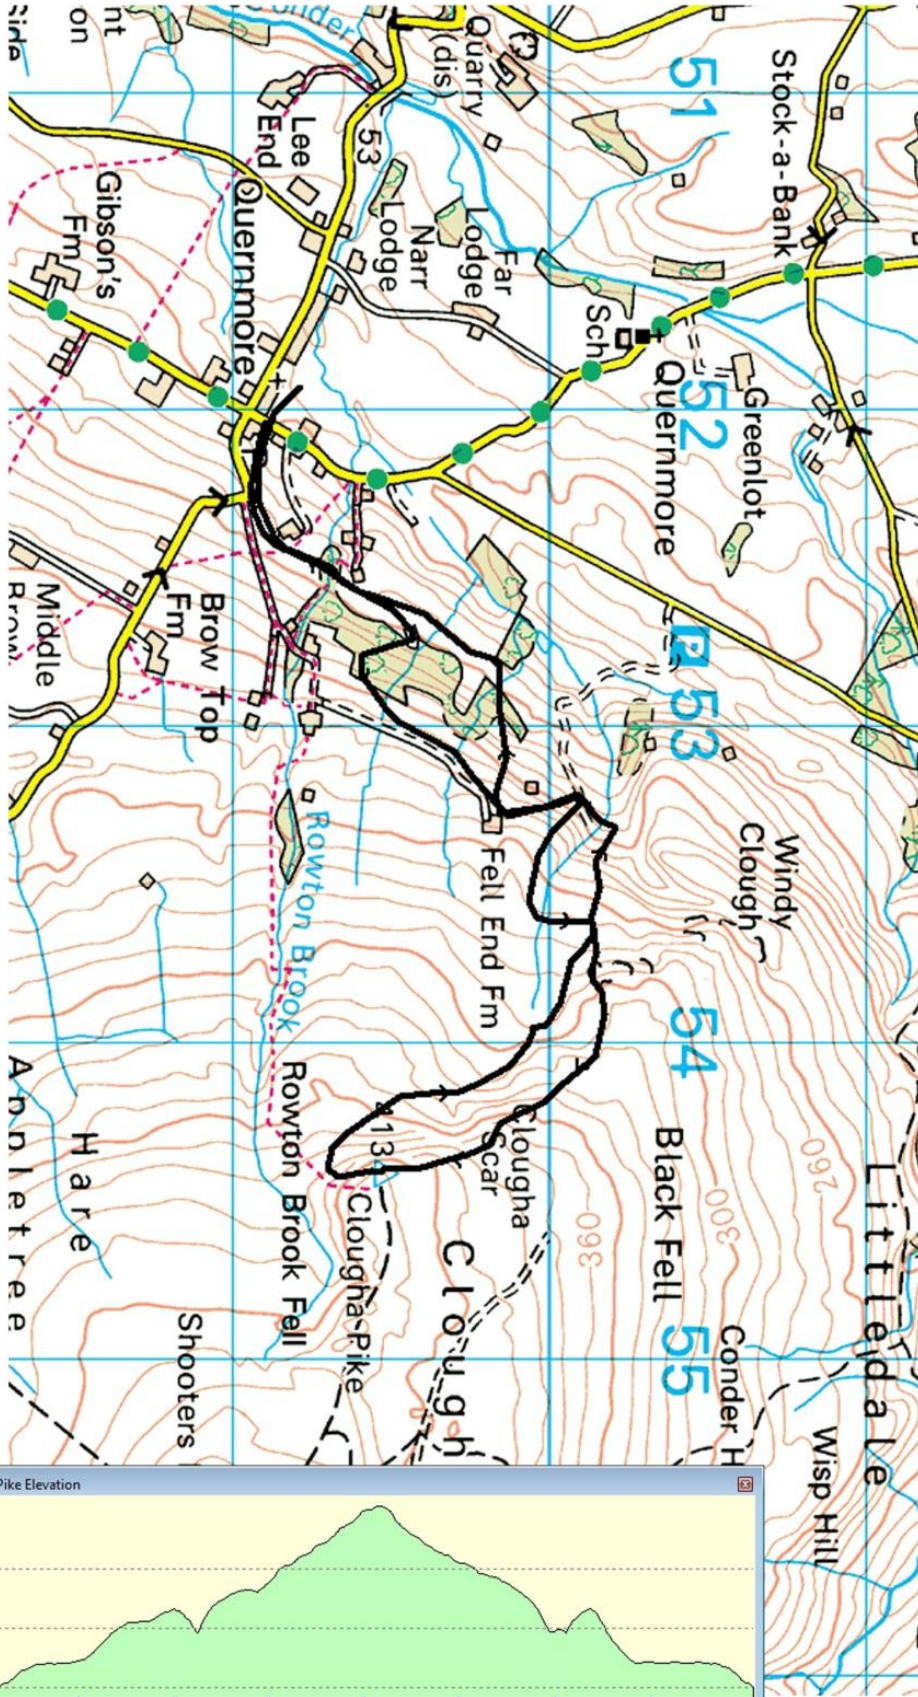

Clougha Pike Fell Race

Disclaimer:
This is a GPS track taken during the race but does not necessarily follow the best race route.
Consult the race organiser for the official map / checkpoints.