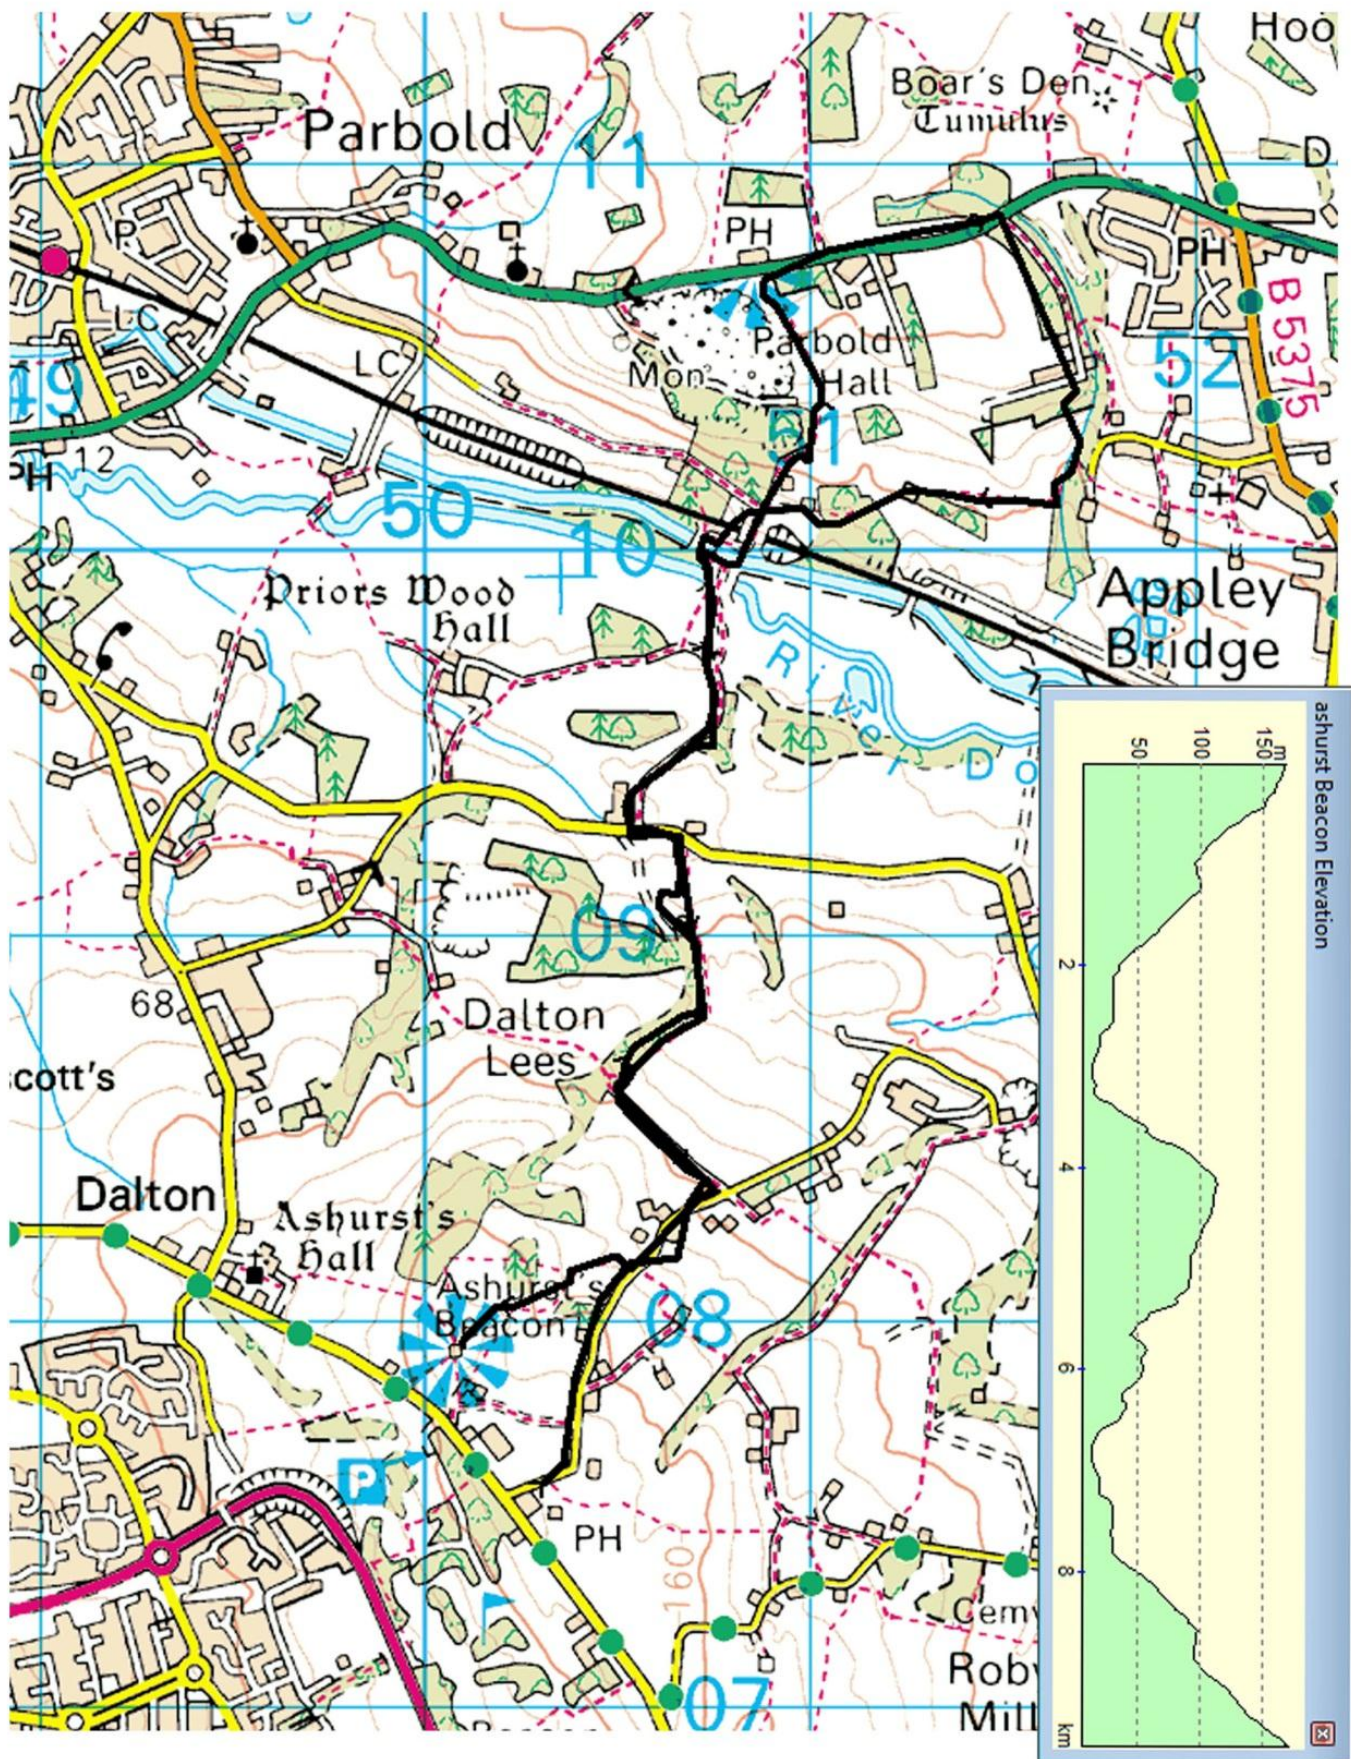

Ashurst Beacon Fell Race

Disclaimer:

This is a GPS track taken during the race but does not necessarily follow the best race route.
Consult the race organiser for the official map / checkpoints.